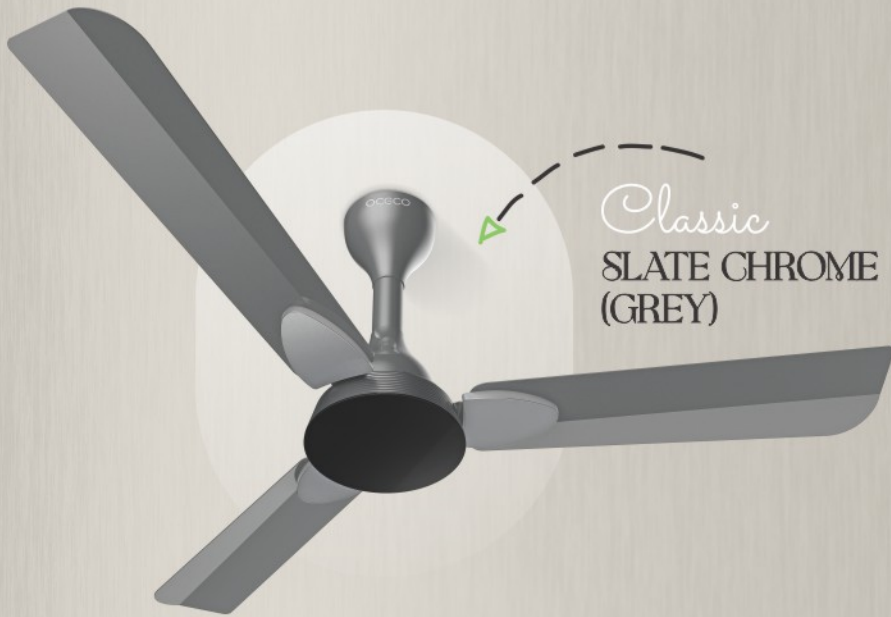

### OTHER ORDINARY FAN

**75**

**360**

**2520**

ASSUMPTIONS

USAGE 16 HOURS/DAY, FOR 300 DAYS A YEAR WITH ELECTRICITY RATE OF 7/UNIT

*Classic*  
SLATE CHROME  
(GREY)

**NEW  
LAUNCH**