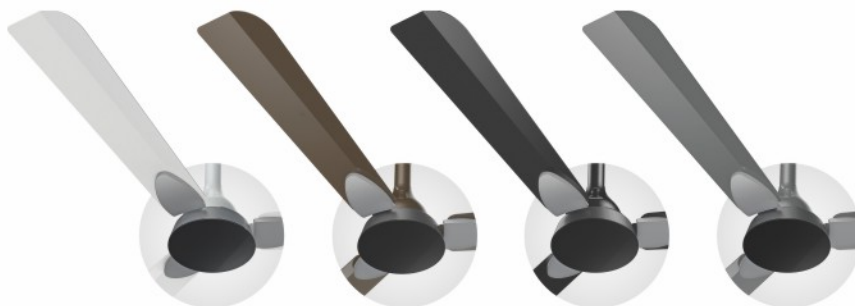

CLASSIC

PEARL WHITE

BROWN METALLIC

MATT BLACK

SLATE CHROME
(GREY)

DESIGNER BLADE
with Metallic Finish

3 YEARS
WARRANTY*

65%
ELECTRICITY SAVING

TOGGLE OPERATION TO
Control Speed

FINISH	SWEEP (MM)	POWER (W)	INPUT VOLTAGE (V)	RPM	AIR DELIVERY CMM (m³/min)	POWER FACTOR	SERVICE VALUE (CMM/W)	MRP (₹)
Metallic	1200	32	140-285	350	237 CMM	0.99	7.4	7200/-