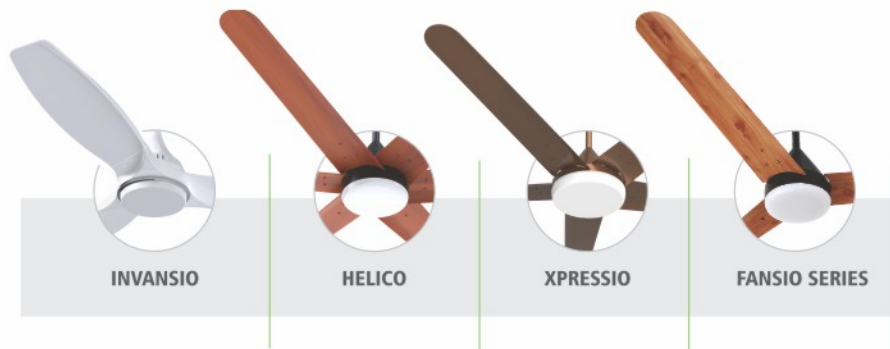

OUR VALUABLE CLIENTS

BRAHMA KUMARIS

ROOM SIZE & SUGGESTED OCECO MODELS