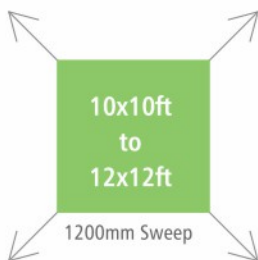

ROOM SIZE & SUGGESTED OCECO MODELS